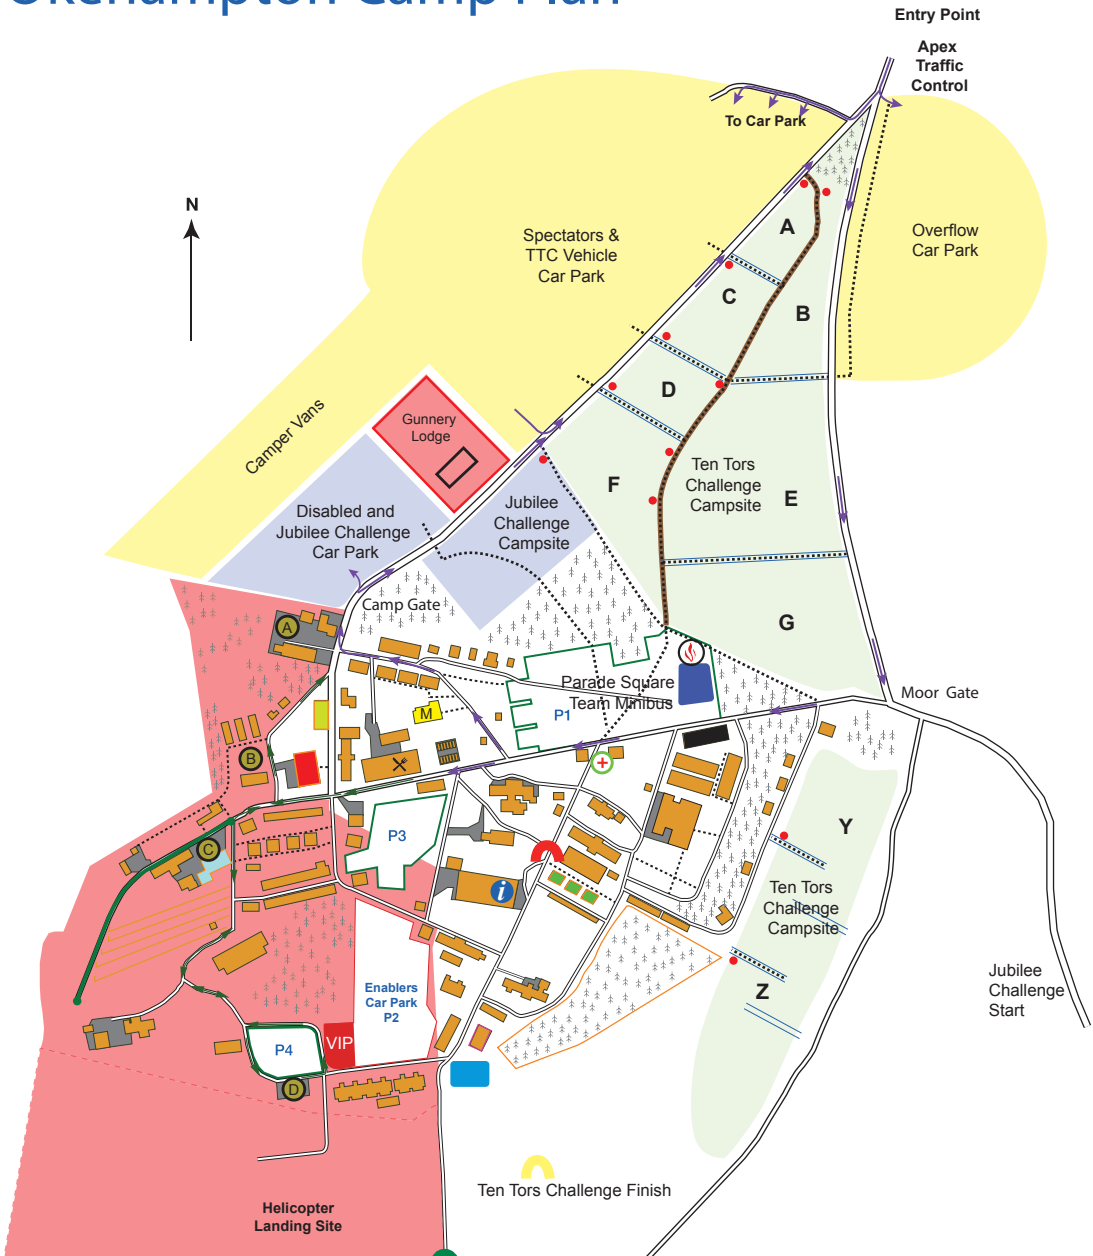

Okehampton Camp Plan

- | | | | |
|--|--|--|---|
| <ul style="list-style-type: none"> JC and Disabled Parking TTC/JC Registration & TTC Fallout Centre JC Control & JC Fallout Centre Traffic Direction | <ul style="list-style-type: none"> JC Finish TTC Start TTC Finish X TriBar ● Military Parking Out of Bounds to Public | <ul style="list-style-type: none"> ⌚ Fire Muster Point ● Fire Appliances — Fire Breaks i TTC Brief & Public Info + First Aid Footpaths | <ul style="list-style-type: none"> Reception QM VIP Parking Organisers Parking TTC & Spectators Parking Engagement Village (Fri & Sat) Engagement Village (Sun) Media |
|--|--|--|---|